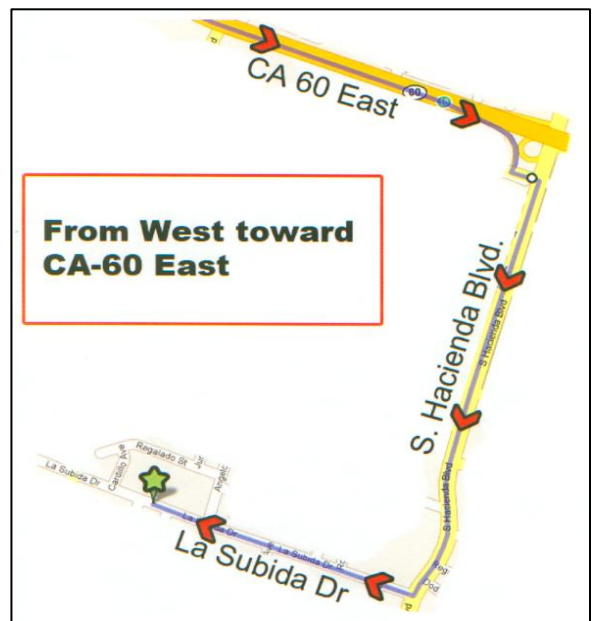

May everything go perfectly

for you and your family!

-- Fo Guang Shan Hsi Lai Temple

Temporary Parking Lot:

**Location: Instructional Services Center of
Hacienda La Puente Unified School District,
15444 Regalado St., (Hacienda Blvd. →
La Subida Dr.) Hacienda Heights, CA 91745**

Feb 14, 2010 (Sunday) Temporary Parking Location

Hacienda La Puente Unified School District: Instructional Services Center
La Subida Drive, (off Hacienda Blvd) Hacienda Heights, CA 91745

| 60 號高速公路往東 From CA 60 East | | 60 號高速公路往西 From CA 60 West | | | |
|----------------------------|--|----------------------------|---|--|--------|
| 1 | Head southeast on CA-60 E 走 60E : 東南向 | 2.2mi | 1 | Head west on CA-60 W 走 60W : 西向 | 0.6 mi |
| 2 | Take exit 16 toward Hacienda Blvd 取 16 號出口 | 0.3mi | 2 | Take exit 16 for Hacienda Blvd 取 16 號出口 | 0.3 mi |
| 3 | Turn left at 轉左入 Three Palms St | 371ft | 3 | Turn left at 轉左入 S Hacienda Blvd | 1.3 mi |
| 4 | Traffic Junction: Turn right at S Hacienda Blvd 交通路口轉右 | 1.1mi | | | |
| 5 | Pass : 過 Halliburton Rd Turn right at 轉右入 La Subida Dr Car park (grass field) on the right 大草坪停車場在右邊 | 0.7mi | 4 | Pass : 過 Halliburton Rd Turn right at 轉右入 La Subida Dr Car park (grass field) on the right 大草坪停車場在右邊 | 0.7mi |

CA-60 從東往西

CA-60 從西往東