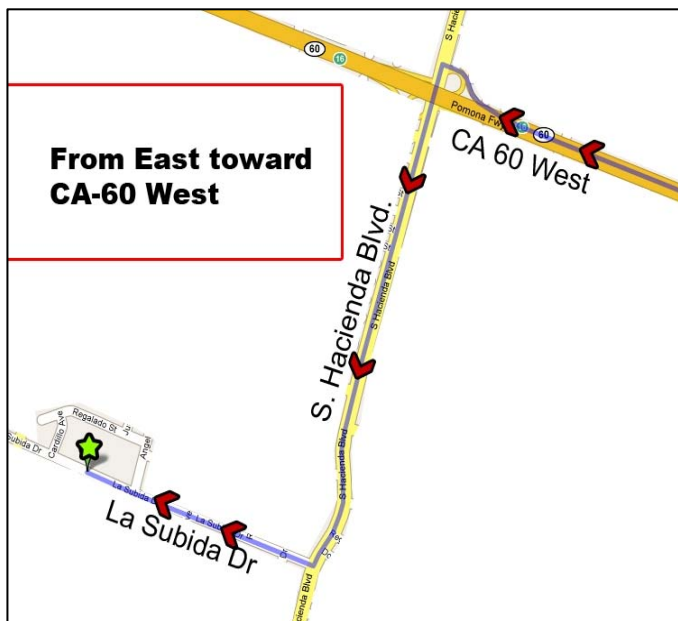

May everything go perfectly

for you and your family!

-- Fo Guang Shan Hsi Lai Temple

Temporary Parking Lot:

**Location: Instructional Services Center of
Hacienda La Puente Unified School District,
15444 Regalado St., (Hacienda Blvd. →
La Subida Dr.) Hacienda Heights, CA 91745**

Feb 14, 2010 (Sunday) Temporary Parking Location

Hacienda La Puente Unified School District: Instructional Services Center
La Subida Drive, (off Hacienda Blvd) Hacienda Heights, CA 91745

| 60 號高速公路往東 From CA 60 East | | 60 號高速公路往西 From CA 60 West | | | |
|----------------------------|--|----------------------------|---|--|--------|
| 1 | Head southeast on CA-60 E 走 60E : 東南向 | 2.2mi | 1 | Head west on CA-60 W 走 60W : 西向 | 0.6 mi |
| 2 | Take exit 16 toward Hacienda Blvd 取 16 號出口 | 0.3mi | 2 | Take exit 16 for Hacienda Blvd 取 16 號出口 | 0.3 mi |
| 3 | Turn left at 轉左入 Three Palms St | 371ft | 3 | Turn left at 轉左入 S Hacienda Blvd | 1.3 mi |
| 4 | Traffic Junction: Turn right at S Hacienda Blvd 交通路口轉右 | 1.1mi | | | |
| 5 | Pass : 過 Halliburton Rd Turn right at 轉右入 La Subida Dr Car park (grass field) on the right 大草坪停車場在右邊 | 0.7mi | 4 | Pass : 過 Halliburton Rd Turn right at 轉右入 La Subida Dr Car park (grass field) on the right 大草坪停車場在右邊 | 0.7mi |

CA-60 從東往西

CA-60 從西往東